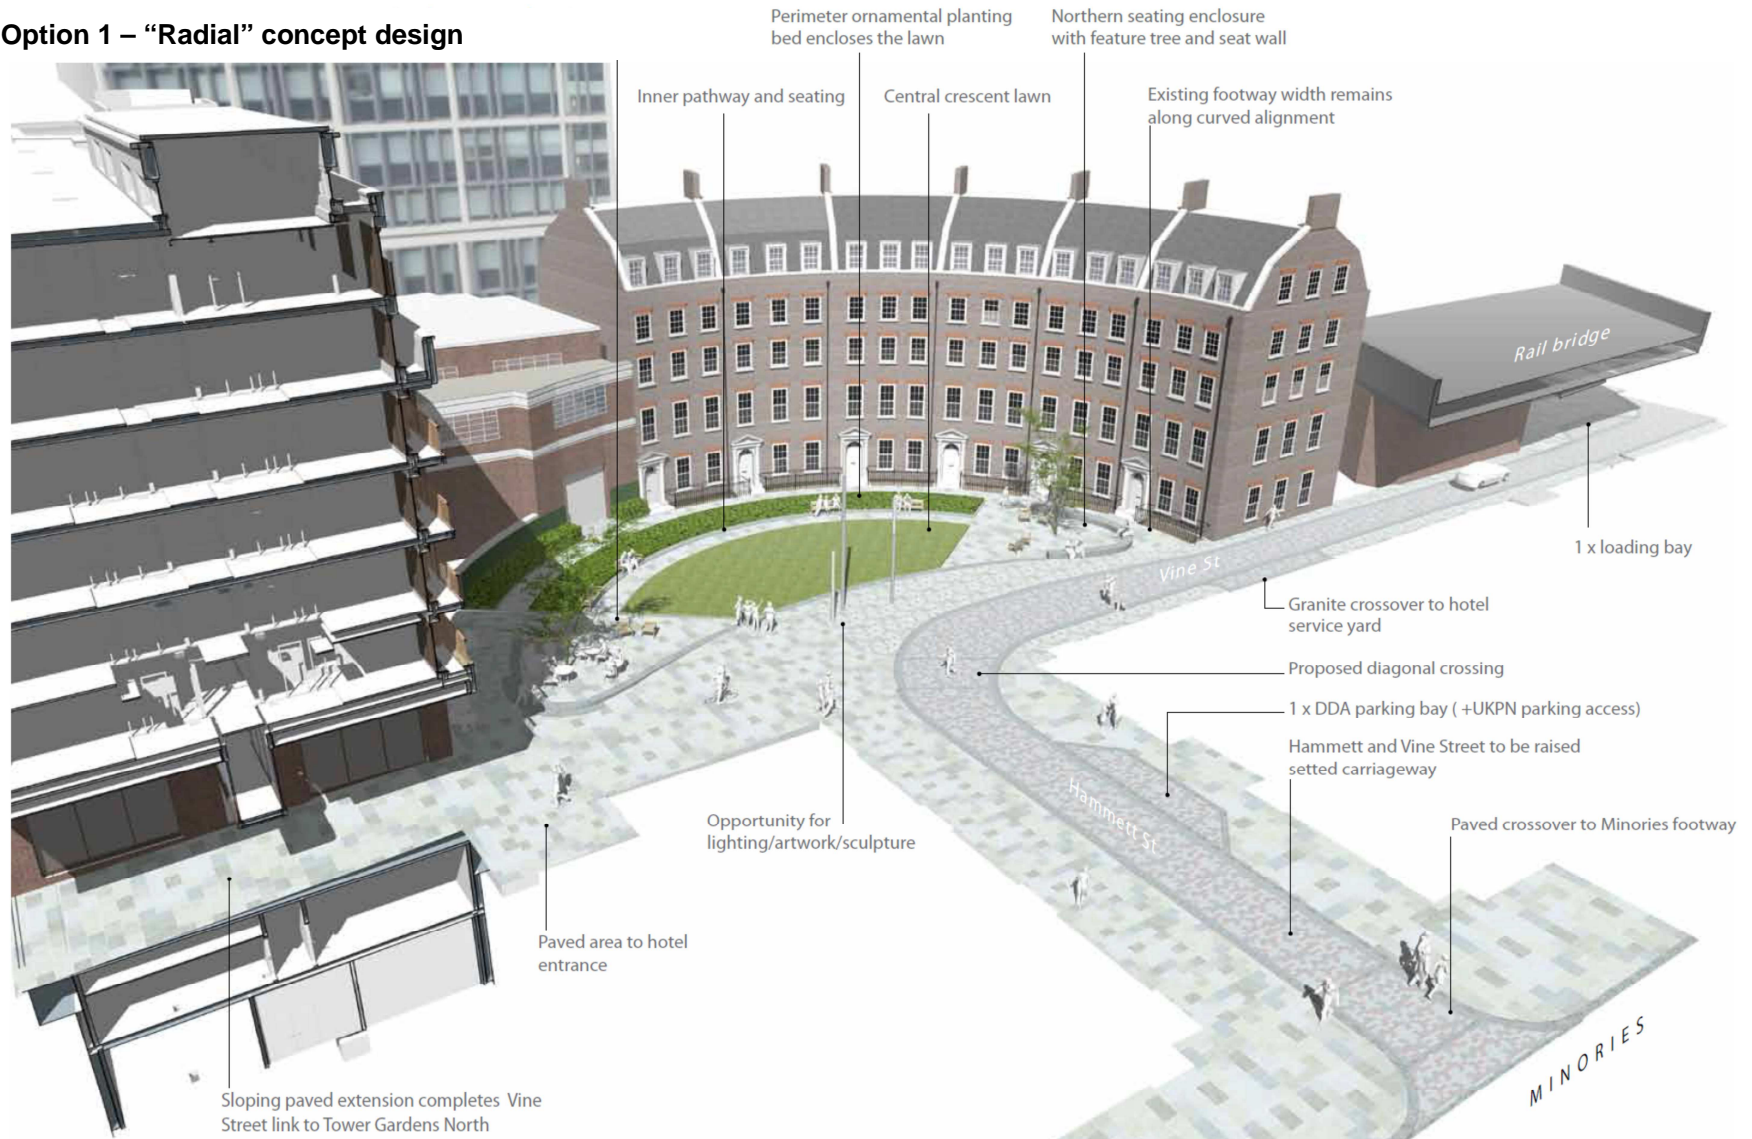

## Appendix 6: Indicative montages of proposed options

### Option 1 – “Radial” concept design

**CONCEPT OPTION 1**

View along Hammett Street in to Crescent

overview into the Crescent

## CONCEPT OPTION 1

View looking south along Vine Street with seating opportunities and feature tree planting

## CONCEPT OPTION 2

Paved outdoor seating opportunities around Apart Hotel entrance with seating edge to feature lawn