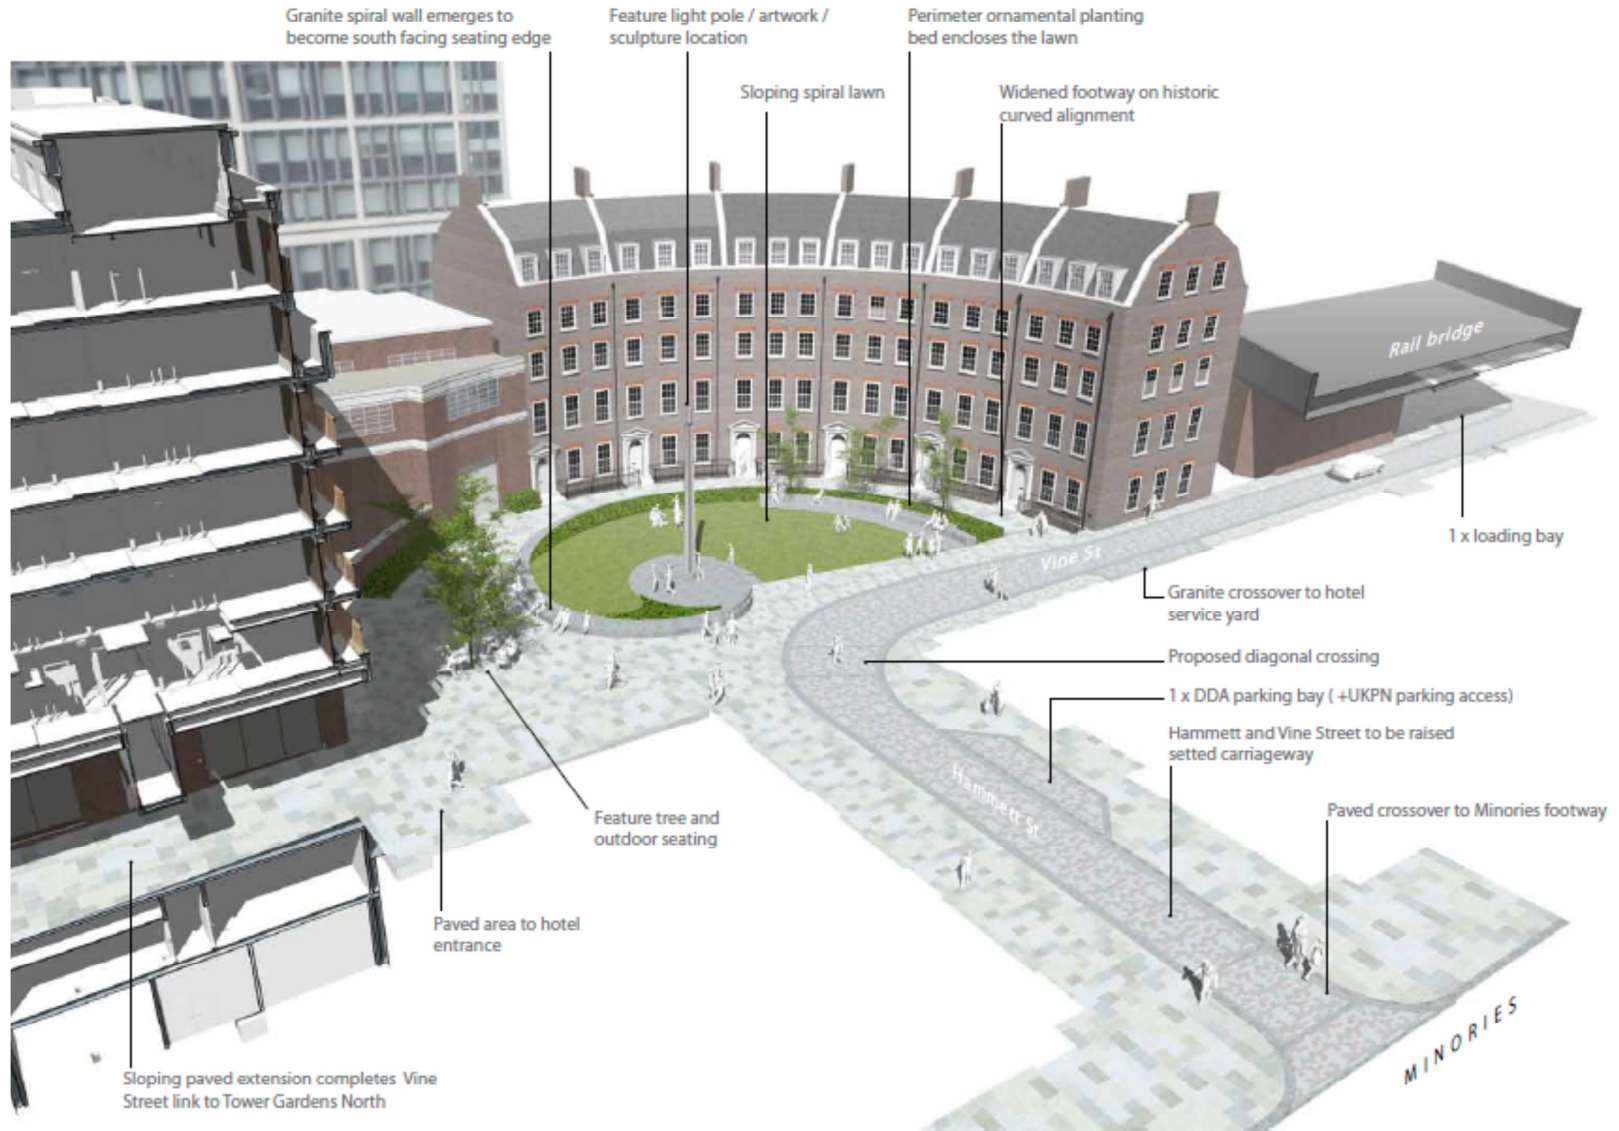

Option 2 – “Golden Ratio” concept design